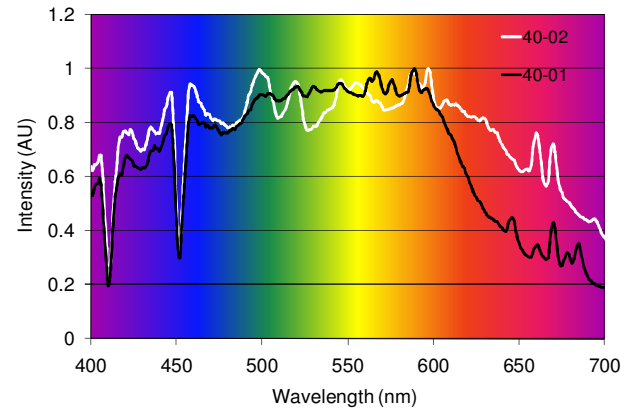

## LiFi STA 40 Series

Light Emitting Plasma™ for areas where mid-range lumens are required

- Long Life – 30,000 hours
- Color Rendering Index up to 94
- Compact Emitting Area (1/4" x 1/2")
- Forward Directional Output
- Dimmable to 20%
- Rapid Start
- Digitally Controlled
- Up to 16,000 Directional Lumens

### Product Data

Part Description	LiFi light source	LiFi light source
Ordering Codes	LIFI-STA-40-01	LIFI-STA-40-02
Emitter Length	86.5 mm	86.5 mm
Emitter Diameter	100 mm	100 mm
Driver Unit L × W × H (mm)	193 × 85 × 32	193 × 85 × 32
Rated Average Life	30,000 hours	30,000 hours
Total Initial Lumens	16,000 lumens	14,000 lumens
Typical Turn-on time	45 seconds	45 seconds
CCT	6000 K	5300 K
CRI	80	94
Dimming Range <sup>1</sup>	20-100%	20-100%
Nominal DC Power @ 28v <sup>2</sup>	260 watts	260 watts
Nominal AC Power @ 277v	273 watts	273 watts
DC Input Voltage	28	28
Input Current (A)	9.3	9.3
Orientation	Universal	Universal

Spectral Power Distribution

1. Digital and 1-10v analog control for smart lighting applications.