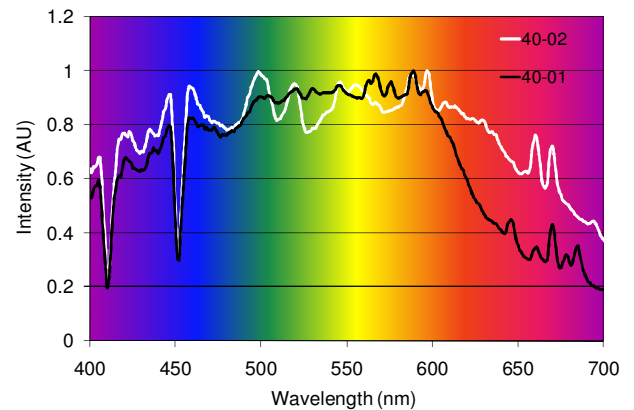

Part Description	LiFi® light source
Ordering Codes	LiFi-STA-40-02
Source Length	86.5 mm
Source Diameter	100 mm
Driver Unit L × W × H	193 × 85 × 32 mm
Rated Average Life	30,000 hours
Total Initial Lumens	14,000 lumens
Turn-on time	<60 seconds
CCT	5300 K
CRI	94
Dimming Range¹	20-100%
DC Power at 28v(2)	256 watts
AC Power @ 277v	273 watts
DC Input Voltage	28
Input Current (A)	9.5
Orientation	universal

Spectral Power Distribution